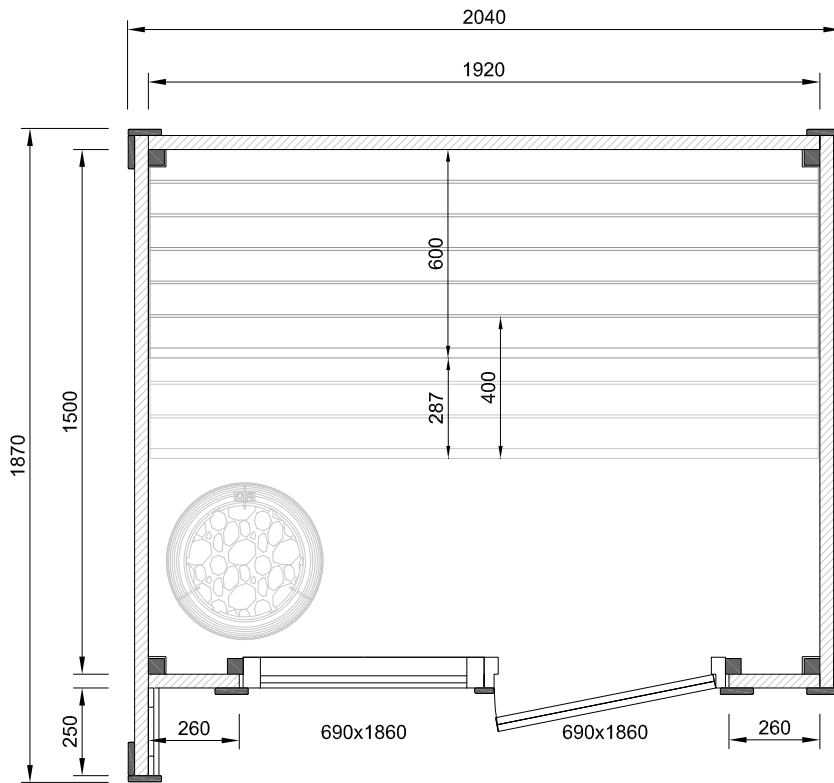

PATIO XXS STANDARD SAUNA

Layout

Cross section